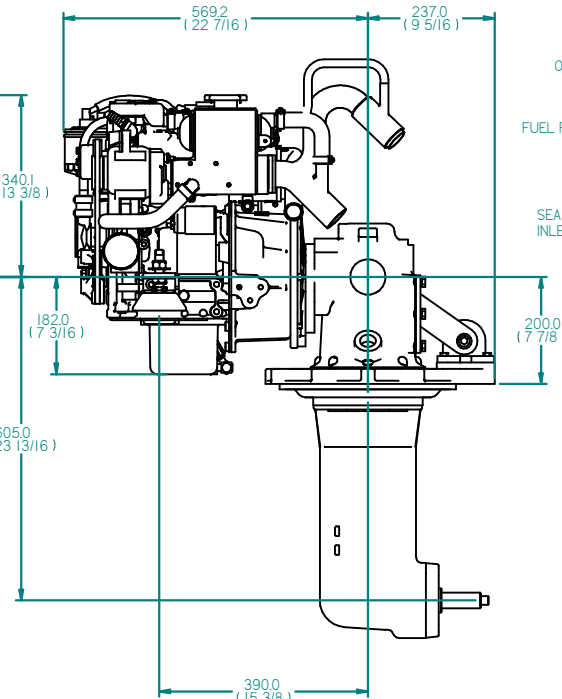

FLEXIBLE MOUNT

WITHOUT BASE

WITH BASE

REV	DESCRIPTION	DATE	APPD	DRAWN
01				

NOTES		TITLE: BETA 14 HEAT EXCHANGE SEAPROP 60			
DIMENSIONS IN MM (INCH) DO NOT SCALE		PART FILE NAME: BETA14 HE HURTH SEAPROP60 100-08965.asm			
BETA MARINE		BETA MARINE LTD. DAVY WAY, WATERWELLS, QUEDDELEY, GLOUCESTER, GL2 2AD, UK	DRAWN BY: TW	SIZE: A3	DWG NO: 100-08965
TEL: (01452) 723492		FAX: (01452) 723916	CHECKED BY: LT	SCALE: NTS	PAGE: 1 of 1
					REV: 01
					DATE: 19/05/2010