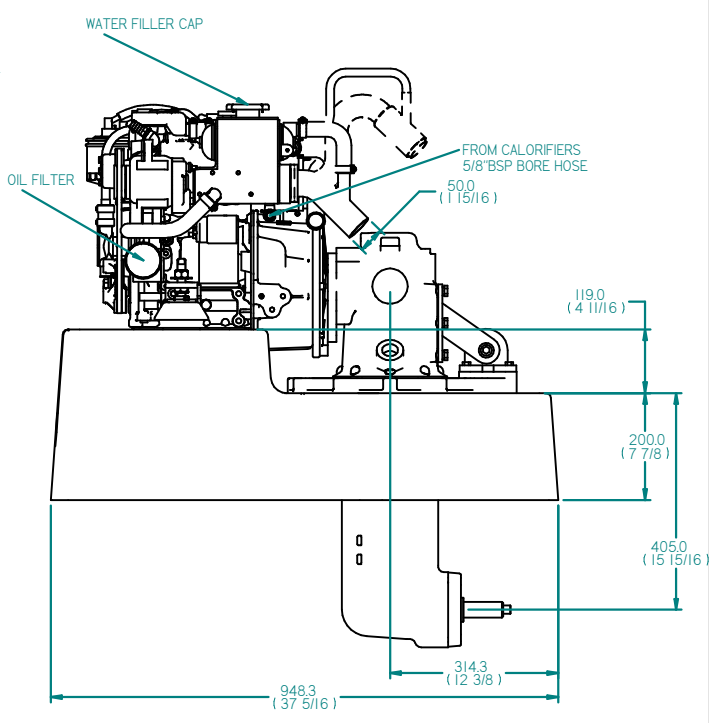

FLEXIBLE MOUNT

WITHOUT BASE

WITH BASE

REV	DESCRIPTION	DATE	APPD	DRAWN
01				

NOTES		TITLE: BETA 14 HEAT EXCHANGE SEAPROP 60			
DIMENSIONS IN MM (INCH) DO NOT SCALE		PART FILE NAME: BETA14 HE HURTH SEAPROP60 100-08965.asm			
BETA MARINE		BETA MARINE LTD. DAVY WAY, WATERWELLS, QUEDDELEY, GLOUCESTER, GL2 2AD, UK	DRAWN BY: TW	SIZE: A3	DWG NO: 100-08965
TEL: (01452) 723492		FAX: (01452) 723916	CHECKED BY: LT	SCALE: NTS	PAGE: 1 of 1
					REV: 01
					DATE: 19/05/2010