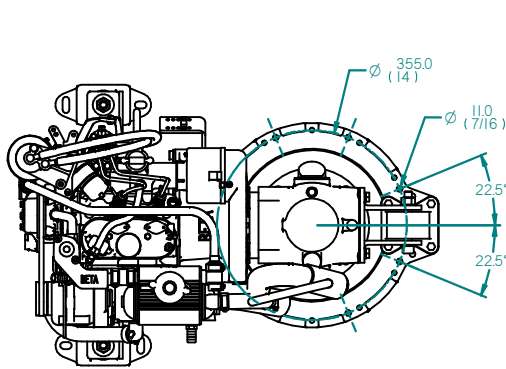

FLEXIBLE MOUNT

WITHOUT BASE

WITH BASE

REV	DESCRIPTION	DATE	APPD	DRAWN
01				

NOTES		TITLE: BETA 14 HEAT EXCHANGE SEAPROP 60			
DIMENSIONS IN MM (INCH) DO NOT SCALE		PART FILE NAME: BETA14 HE HURTH SEAPROP60 100-08965.asm			
BETA MARINE		BETA MARINE LTD. DAVY WAY, WATERWELLS, QUEDDELEY, GLOUCESTER, GL2 2AD, UK	DRAWN BY: TW	SIZE: A3	DWG NO: 100-08965
TEL: (01452) 723492		FAX: (01452) 723916	CHECKED BY: LT	SCALE: NTS	PAGE: 1 of 1
					REV: 01
					DATE: 19/05/2010