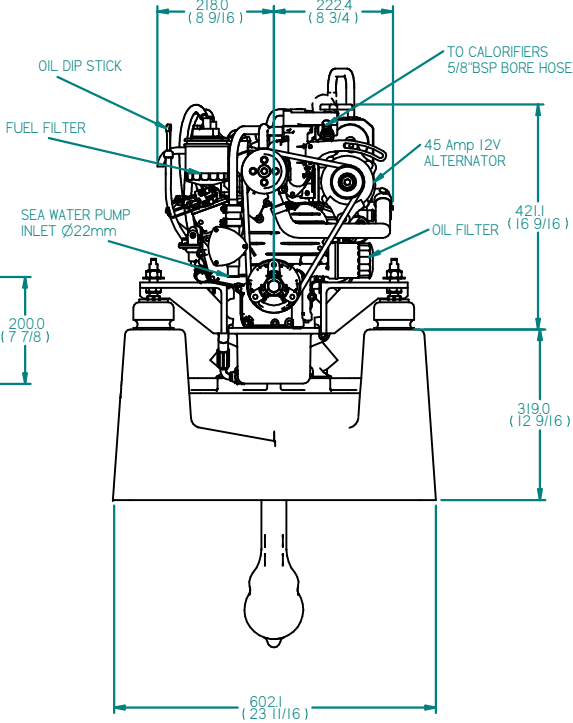

FLEXIBLE MOUNT

WITHOUT BASE

WITH BASE

REV	DESCRIPTION	DATE	APPD	DRAWN
01				

NOTES		TITLE: BETA 14 HEAT EXCHANGE SEAPROP 60			
DIMENSIONS IN MM (INCH) DO NOT SCALE		PART FILE NAME: BETA14 HE HURTH SEAPROP60 100-08965.asm			
BETA MARINE		BETA MARINE LTD. DAVY WAY, WATERWELLS, QUEDDELEY, GLOUCESTER, GL2 2AD, UK	DRAWN BY: TW	SIZE: A3	DWG NO: 100-08965
TEL: (01452) 723492		FAX: (01452) 723916	CHECKED BY: LT	SCALE: NTS	PAGE: 1 of 1
					REV: 01
					DATE: 19/05/2010