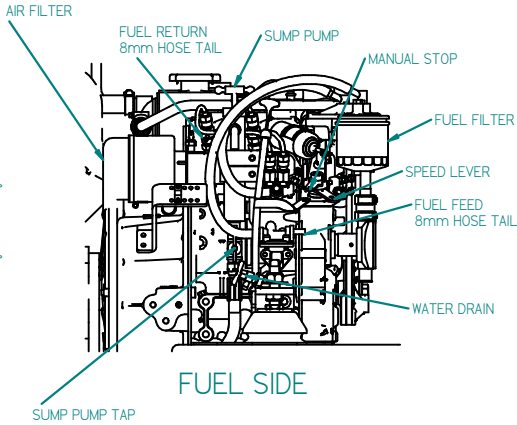

FLEXIBLE MOUNT

WITHOUT BASE

WITH BASE

REV	DESCRIPTION	DATE	APPD	DRAWN
01				

NOTES		TITLE: BETA 14 HEAT EXCHANGE SEAPROP 60			
DIMENSIONS IN MM (INCH) DO NOT SCALE		PART FILE NAME: BETA14 HE HURTH SEAPROP60 100-08965.asm			
BETA MARINE		BETA MARINE LTD. DAVY WAY, WATERWELLS, QUEDDELEY, GLOUCESTER, GL2 2AD, UK	DRAWN BY: TW	SIZE: A3	DWG NO: 100-08965
TEL: (01452) 723492		FAX: (01452) 723916	CHECKED BY: LT	SCALE: NTS	PAGE: 1 of 1
					REV: 01
					DATE: 19/05/2010