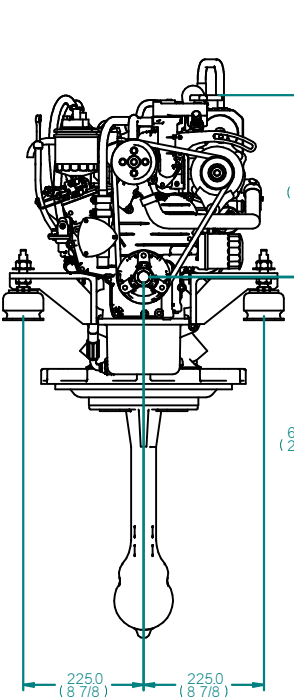

FLEXIBLE MOUNT

WITHOUT BASE

WITH BASE

REV	DESCRIPTION	DATE	APPD	DRAWN
01				

NOTES		TITLE: BETA 14 HEAT EXCHANGE SEAPROP 60			
DIMENSIONS IN MM (INCH) DO NOT SCALE		PART FILE NAME: BETA14 HE HURTH SEAPROP60 100-08965.asm			
BETA MARINE		BETA MARINE LTD. DAVY WAY, WATERWELLS, QUEDDELEY, GLOUCESTER, GL2 2AD, UK	DRAWN BY: TW	SIZE: A3	DWG NO: 100-08965
TEL: (01452) 723492		FAX: (01452) 723916	CHECKED BY: LT	SCALE: NTS	PAGE: 1 of 1
					REV: 01
					DATE: 19/05/2010