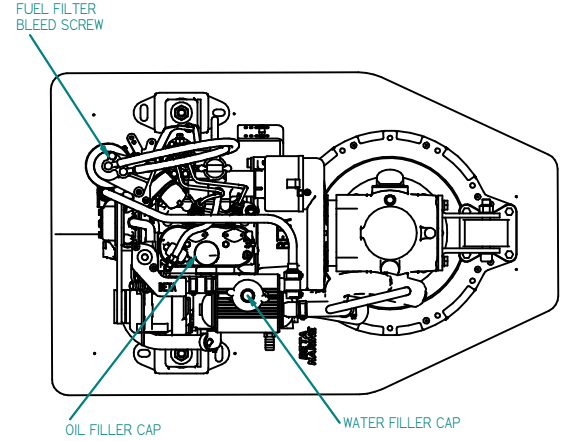

FLEXIBLE MOUNT

WITHOUT BASE

WITH BASE

REV	DESCRIPTION	DATE	APPD	DRAWN
01				

NOTES		TITLE: BETA 14 HEAT EXCHANGE SEAPROP 60			
DIMENSIONS IN MM (INCH) DO NOT SCALE		PART FILE NAME: BETA14 HE HURTH SEAPROP60 100-08965.asm			
BETA MARINE		BETA MARINE LTD. DAVY WAY, WATERWELLS, QUEDDELEY, GLOUCESTER, GL2 2AD, UK	DRAWN BY: TW	SIZE: A3	DWG NO: 100-08965
TEL: (01452) 723492		FAX: (01452) 723916	CHECKED BY: LT	SCALE: NTS	PAGE: 1 of 1
					REV: 01
					DATE: 19/05/2010