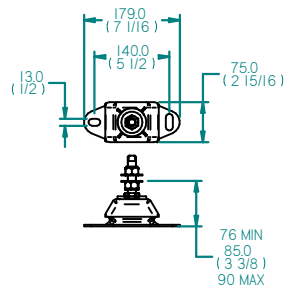

FLEXIBLE MOUNT

WITHOUT BASE

WITH BASE

REV	DESCRIPTION	DATE	APPD	DRAWN
01				

NOTES		TITLE: BETA 14 HEAT EXCHANGE SEAPROP 60			
DIMENSIONS IN MM (INCH) DO NOT SCALE		PART FILE NAME: BETA14 HE HURTH SEAPROP60 100-08965.asm			
BETA MARINE		BETA MARINE LTD. DAVY WAY, WATERWELLS, QUEDDELEY, GLOUCESTER, GL2 2AD, UK	DRAWN BY: TW	SIZE: A3	DWG NO: 100-08965
TEL: (01452) 723492		FAX: (01452) 723916	CHECKED BY: LT	SCALE: NTS	PAGE: 1 of 1
					REV: 01
					DATE: 19/05/2010